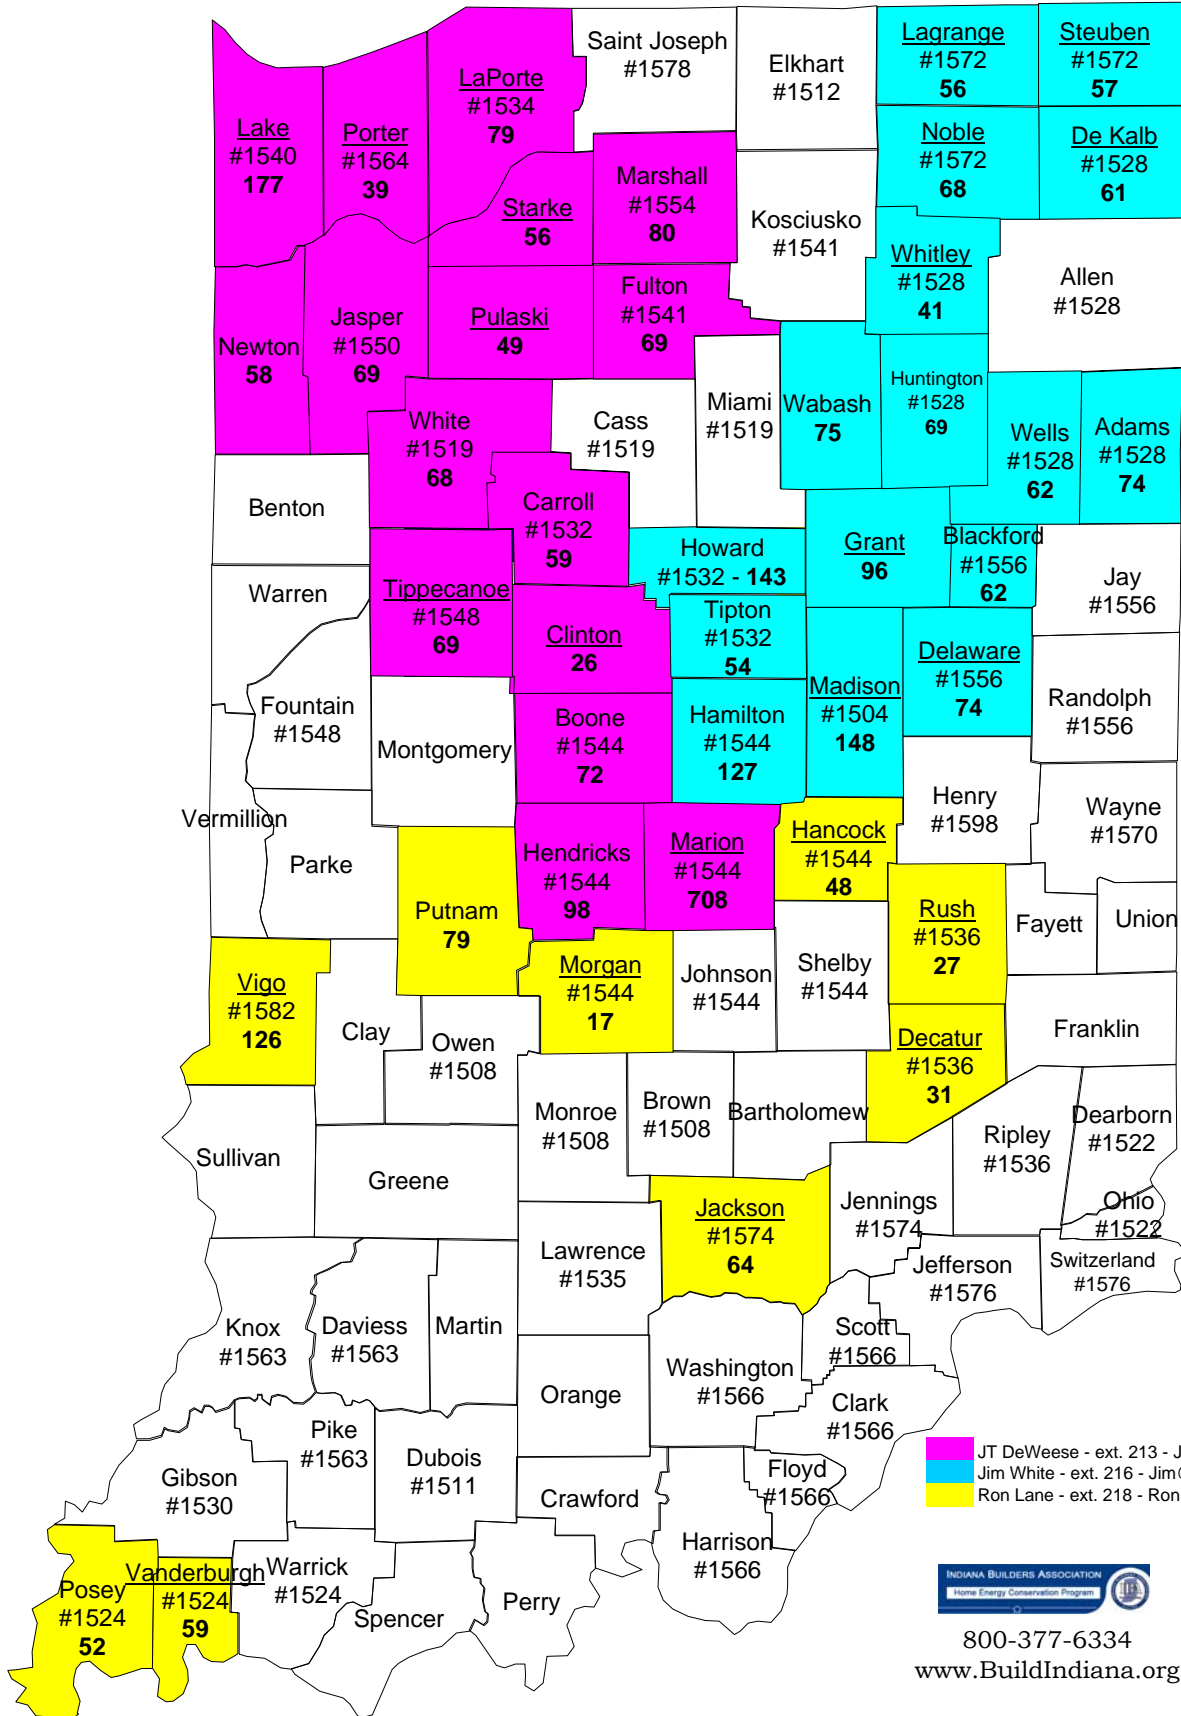

Indiana Builders Association

- Weatherization Counties

■ JT DeWeese - ext. 213 - JT@BuildIndiana.org
■ Jim White - ext. 216 - Jim@BuildIndiana.org
■ Ron Lane - ext. 218 - Ron@BuildIndiana.org

800-377-6334
www.BuildIndiana.org